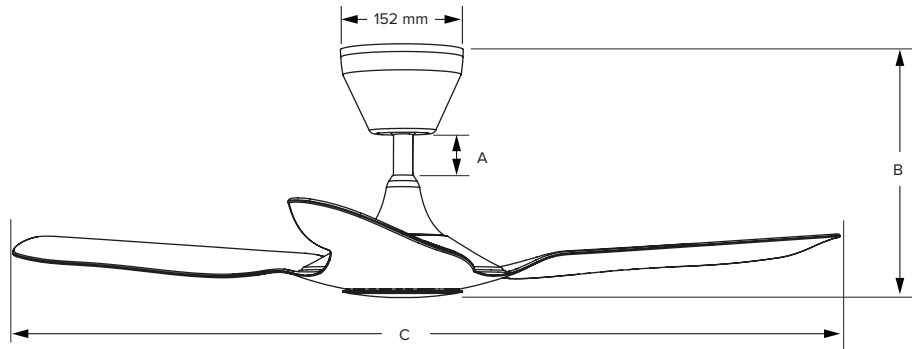

HAIKU L

WITH IMPRESSIVE AIRFLOW AND A CLEAN AESTHETIC, HAIKU L BRINGS COMFORT AND ELEGANCE WITHIN REACH.

Downrod Lengths							
Downrod (A)¹	Included		Optional				
		128.5 mm	256 mm	561 mm	884 mm	1291 mm	1595 mm
Fan Height (B)	289 mm	417 mm	721 mm	1044 mm	1451 mm	1755 mm	
Ceiling Height	> 2.4 m	≥ 2.7 m	≥ 3 m	≥ 3.4 m	≥ 3.7 m	≥ 4 m	

Fan Specifications						
Diameter (C)	Input Voltage	Speed (Min/Max)	Max Wattage	CFM (Max)	Sound Level²	Max Weight
112 cm	100–240 VAC, 1 Φ, 50/60 Hz	60 / 260 RPM	19.3 W	4,662	<35 dBA at max speed	Without Light: 5.2 kg With Light: 5.4 kg
132 cm		35 / 201 RPM	20.3 W	5,204		
152 cm		35 / 201 RPM	35.6 W	8,647		

Light Specifications	
Colour Temperature	CRI
4000 K 2700 K	90

Construction Features						
Aerofoils	Motor³	Controls⁴	Fan Settings	Mounting	Environment⁵	Accessories⁶
Hybrid resin construction	High-efficiency, brushless DC/EC motor Fan Eco	Handheld remote Wall Control (optional) 0–10 V Module (optional) Big Ass Fans Mobile App Voice Control	On/Off Whoosh® Mode Sleep Mode Timer Mode	Indoor: Flat or sloped ceilings 2.4 metres or taller Outdoor: Flat ceilings 2.4 metres or taller	112 cm, 152 cm: Indoor use only 132 cm: Indoor or outdoor UL wet rated	Haiku L Wall Control Wi-Fi Module 0–10 V Module