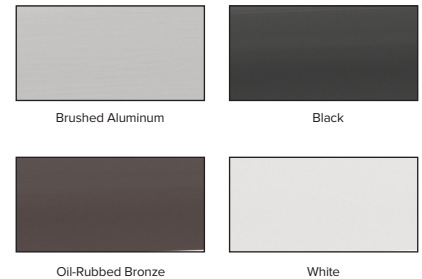

Finish Options²

USA
BIGASSFANS.COM
877-244-3267

CANADA
BIGASSFANS.COM
844-924-4277

AUSTRALIA
BIGASSFANS.COM/AU
1300 244 277

SINGAPORE
BIGASSFANS.COM/SG
65 6709 8500