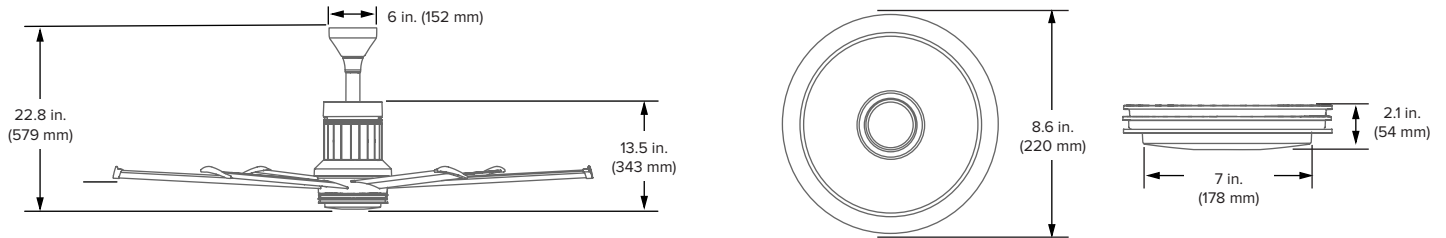

i6 LED LIGHT KIT

NEXT-LEVEL BRIGHTNESS, COLOR RANGE, AND AUTOMATED CONTROL

Technical Specifications

Operating Voltage	Operating Current	Nominal Input Power	Operating Temperature	Nominal Lumen Output	Efficacy	Color Rendering Index (CRI)	Corresponding Color Temperature (CCT)	Dimming Range
+24 VDC	1.1 A	26.1 W	32° to 104°F (0° to 40°C)	1,770 lm	72.6 lumens/watt	93.3	2700–4000 K	1% to 100%

Construction and Controls

Heat Sink	Lens	Installation	Environment	Controls¹	Settings
Cast aluminum	Diffused translucent lens Made from durable polycarbonate	Twist-lock quick connect for seamless integration	Indoor and covered outdoor use	Handheld remote i6 by BAF mobile app Voice control 0–10 V Motion Sensing	16 brightness settings Dim to warm Five color temperature settings (2700–4000 K)